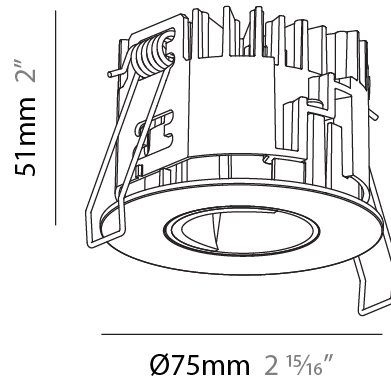

GENERAL

Series: Oiko Pro Round
Subseries: Oiko Pro Wallwash
Brand: Prolicht
Division: Architectural
Mounting Type: Recessed
Mounting Location: Ceiling
Subcategory: Downlight

PHYSICAL

Shape: Round
Diameter (mm): 75
Diameter (in): 2 15/16
Height (mm): 51
Height (in): 2
Ceiling Thickness (mm): 1 - 25
Ceiling Thickness (in): 1/16 - 1 3/16
Min. Recessing Depth (mm): 55
Min. Recessing Depth (in): 2 3/16
Light Distribution: Downlight
Diffuser: Lens Pack - Spread Lens / Linear Spread Lens / Honeycomb Louver
Fixture Finish: SSR / BKV / CWI / CRY / HAB / UFT / ITA / RUA / FTG / MYG / LOD / PUS / FRO / FUP / KIA / POP / BLS / SPG / MEY / GOH / GUM / CHC / COM / ABZ / JAG / OBR / MOS / ROR
Fixture Material: Aluminum Die Cast
Cut-out Measurements: 68mm / 2 11/16" Diameter

ELECTRICAL

Lamp Type: LED (Zhaga Standard)
Input Wattage (W): 14
Total Output Wattage (W): 12.7
Dimming: Dali Dimming
Driver Included: No
Driver Location: Recessed Housing
Driver Type: Constant Current - Universal (120Vac only for DALI driver)
Driver Class: Class 2
Input Voltage (V): 120 - 277
Constant Current (MA): 700

LED

Color Temperature (°K): 2700-6500 Tunable White
Max. Delivered Lumen (lm): 1216
Nominal Lumen (lm): 1460
CRI: >90 CRI
Lamp Life (hrs): 50000
Special LEDs offerings: Tunable White

OPTICAL

Adjustability: Fixed

RATINGS AND CERTIFICATIONS

Certified By: Certified for North American Standards
IP rating: IP20